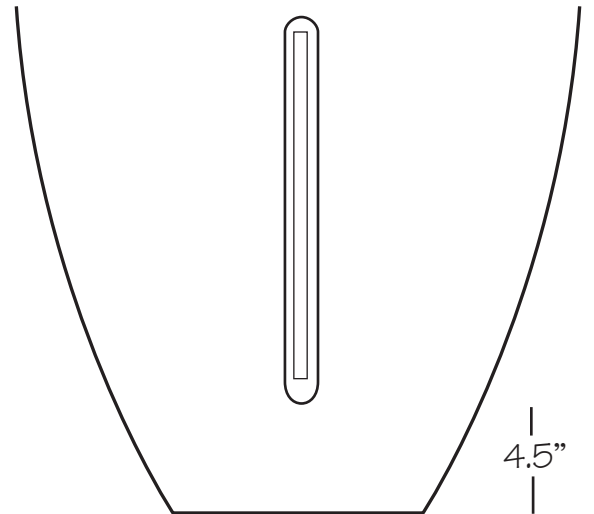

## 9-6 retro noserider

4.5"

2" at center

concave nose

3.25" at center

== .75"

2.5"

2" at center

4.5"

*Bruce Jones*